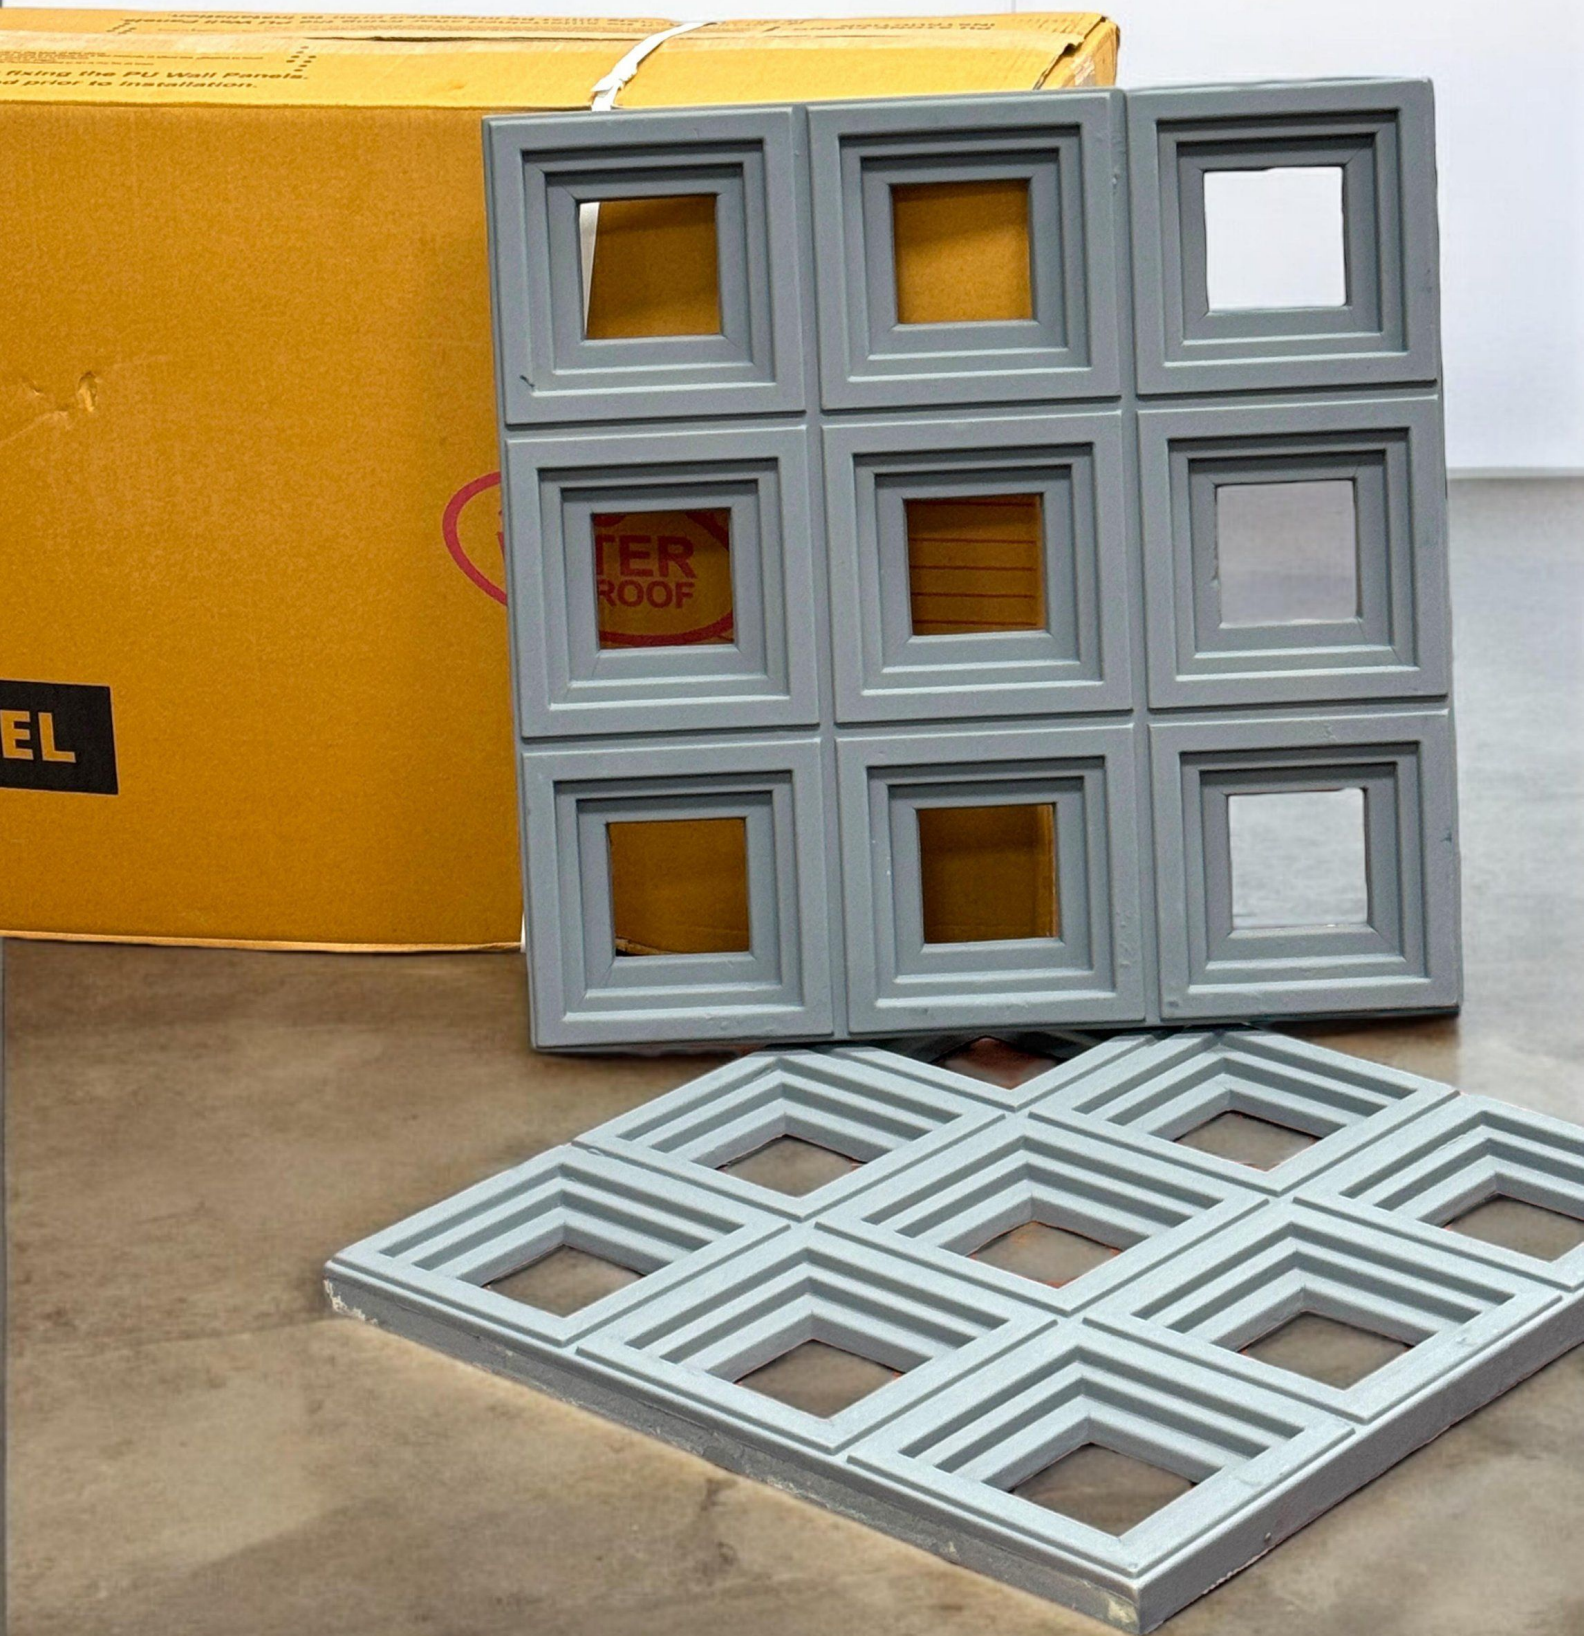

#9Window (Grey) 35mm

Size: 24x24 Inch (16 pc per Box)